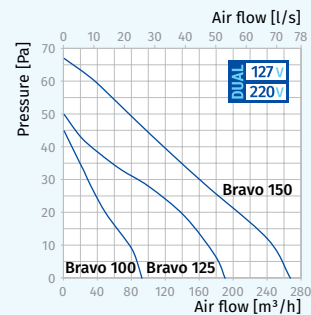

Air flow:
up to 305 m³/h
85 l/s

Power:
from 14 W
SFP:
from 0.28 W/l/s

Noise level:
from 35 dBA

Chrome

Platinum

Options

Model	Bravo 100/125/150					
	S	T	ST	H	SH	IR
Option						
Pull-cord switch	•		•		•	
Timer		•	•	•	•	
Humidity sensor				•	•	
Motion sensor						•

- Turn-off delay adjustable from 2 to 30 min.
- Humidity setpoint adjustable from 60 % up to 90 %.
- Detection range from 1 up to 4 m.
- Detection angle up to 100°.

Technical data

Model	Bravo 100	Bravo 125	Bravo 150
Voltage [V/Hz]	220-240/50	220-240/50	220-240/50
Power [W]	14	16	24
Current [A]	0.085	0.1	0.13
RPM [min ⁻¹]	2300	2400	2400
Air flow [m ³ /h (l/s)]	101 (28)	192 (53)	305 (85)
SFP [W/l/s]	0.5	0.3	0.28
Noise level [dBA]	35	37	39

Model	Bravo 100 (127-220V/60Hz)		Bravo 125 (127-220V/60Hz)		Bravo 150 (127-220V/60Hz)	
Voltage [V/Hz]	127/60	220/60	127/60	220/60	127/60	220/60
Power [W]	10	9	16	15	25	25
Current [A]	0.115	0.054	0.119	0.102	0.175	0.338
RPM [min ⁻¹]	2500	2500	2400	2400	2350	2350
Air flow [m ³ /h (l/s)]	91 (25)	91 (25)	189 (53)	189 (53)	266 (74)	266 (74)
SFP [W/l/s]	0.4	0.36	0.3	0.29	0.34	0.34
Noise level [dBA]	33	33	34	34	38	38

Overall dimensions and mounting

Dimensions [mm]	a	b	c	∅ d	e
Bravo 100	150	122	102	100	17
Bravo 125	176	144	104	125	17
Bravo 150	205	174	124	150	19

Designation key

Bravo	Chrome	100	S	(127-220V/60Hz)
Model	Color	Spigot diameter	Option	Voltage