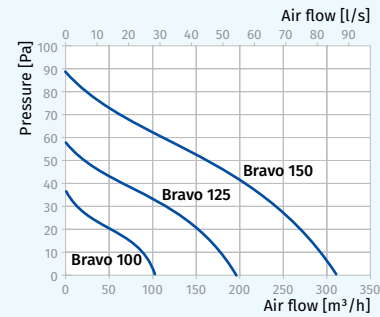

Air flow:
up to 305 m³/h
85 l/s

Power:
from 14 W
SFP:
from 0.28 W/l/s

Noise level:
from 35 dBA

Chrome

Platinum

Options

Model	Bravo 100/125/150					
	S	T	ST	H	SH	IR
Option						
Pull-cord switch	•		•		•	
Timer		•	•	•	•	
Humidity sensor				•	•	
Motion sensor						•

- Turn-off delay adjustable from 2 to 30 min.
- Humidity setpoint adjustable from 60 % up to 90 %.
- Detection range from 1 up to 4 m.
- Detection angle up to 100°.

Technical data

Model	Bravo 100	Bravo 125	Bravo 150
Voltage [V/Hz]	220-240/50	220-240/50	220-240/50
Power [W]	14	16	24
Current [A]	0.085	0.1	0.13
RPM [min ⁻¹]	2300	2400	2400
Air flow [m ³ /h (l/s)]	101 (28)	192 (53)	305 (85)
SFP [W/l/s]	0.5	0.3	0.28
Noise level [dBA]	35	37	39

Model	Bravo 100 (127-220V/60Hz)		Bravo 125 (127-220V/60Hz)		Bravo 150 (127-220V/60Hz)	
Voltage [V/Hz]	127/60	220/60	127/60	220/60	127/60	220/60
Power [W]	10	9	16	15	25	25
Current [A]	0.115	0.054	0.119	0.102	0.175	0.338
RPM [min ⁻¹]	2500	2500	2400	2400	2350	2350
Air flow [m ³ /h (l/s)]	91 (25)	91 (25)	189 (53)	189 (53)	266 (74)	266 (74)
SFP [W/l/s]	0.4	0.36	0.3	0.29	0.34	0.34
Noise level [dBA]	33	33	34	34	38	38

Overall dimensions and mounting

Dimensions [mm]	a	b	c	∅ d	e
Bravo 100	150	122	102	100	17
Bravo 125	176	144	104	125	17
Bravo 150	205	174	124	150	19

Designation key

Bravo	Chrome	100	S	(127-220V/60Hz)
Model	Color	Spigot diameter	Option	Voltage