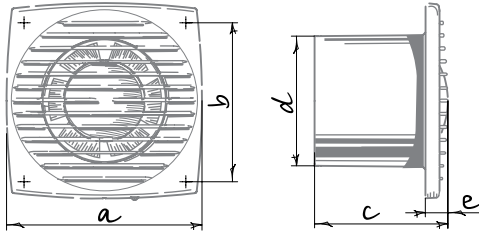

- Turn-off delay adjustable from 2 to 30 min.
- Humidity setpoint adjustable from 60 % up to 90 %.
- Detection range from 1 up to 4 m.
- Detection angle up to 100°.

Technical data

Model	Bravo 100	Bravo 125	Bravo 150
Voltage [V/Hz]	220-240/50	220-240/50	220-240/50
Power [W]	14	16	24
Current [A]	0.085	0.1	0.13
RPM [min ⁻¹]	2300	2400	2400
Air flow [m ³ /h (l/s)]	101 (28)	192 (53)	305 (85)
SFP [W/l/s]	0.5	0.3	0.28
Noise level [dBA]	35	37	39

Overall dimensions and mounting

Dimensions [mm]	a	b	c	∅ d	e
Bravo 100	150	122	102	100	17
Bravo 125	176	144	104	125	17
Bravo 150	205	174	124	150	19

Designation key

Bravo	Chrome	100	S	(127-220V/60Hz)
Model	Color	Spigot diameter	Option	Voltage